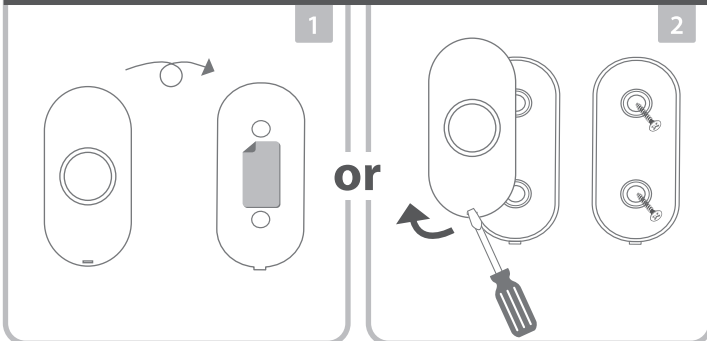

INSTALLATION | INSTALLATION | INSTALLATION | INSTALLATIE | INSTALLAZIONE | INSTALACIÓN