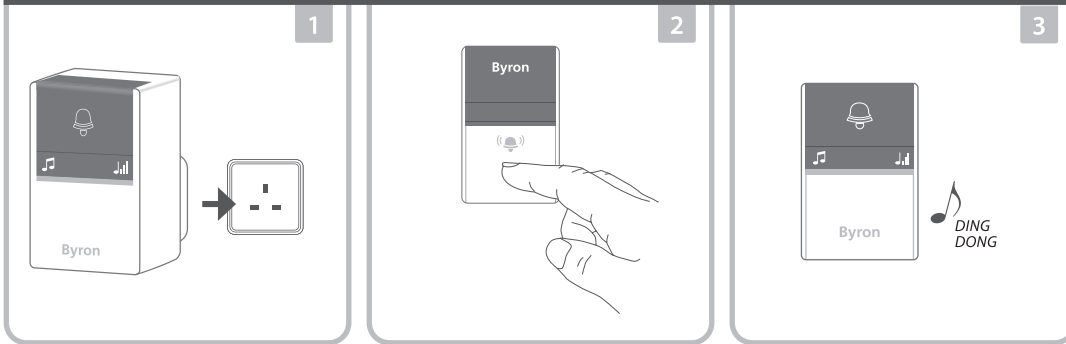

FIRST SET-UP | ERSTEINRICHTUNG | PREMIÈRE CONFIGURATION | EERSTE INSTALLATIE | PRIMO SET-UP | PRIMERA CONFIGURACIÓN