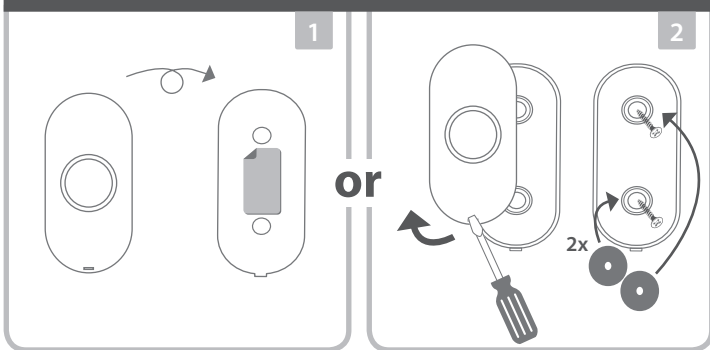

INSTALLATION | INSTALLATION | INSTALLATION | INSTALLATIE | INSTALLAZIONE | INSTALACIÓN