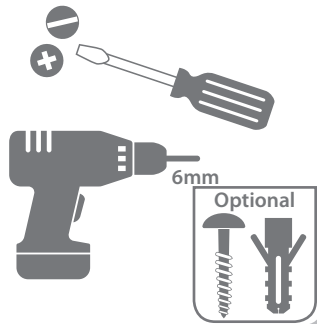

NEEDED TO START (EXCL.)