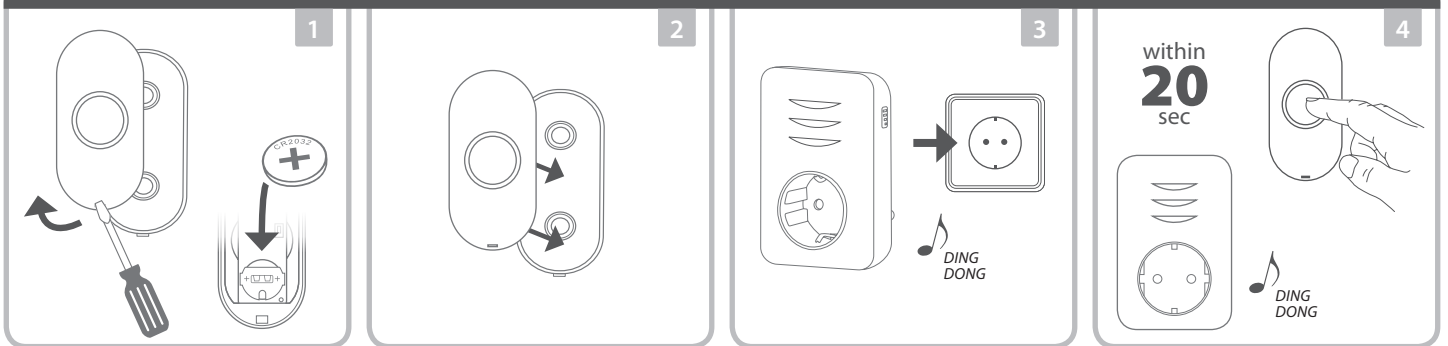

FIRST SET-UP | ERSTEINRICHTUNG | PREMIÈRE CONFIGURATION | EERSTE INSTALLATIE | PRIMO SET-UP | PRIMERA CONFIGURACIÓN