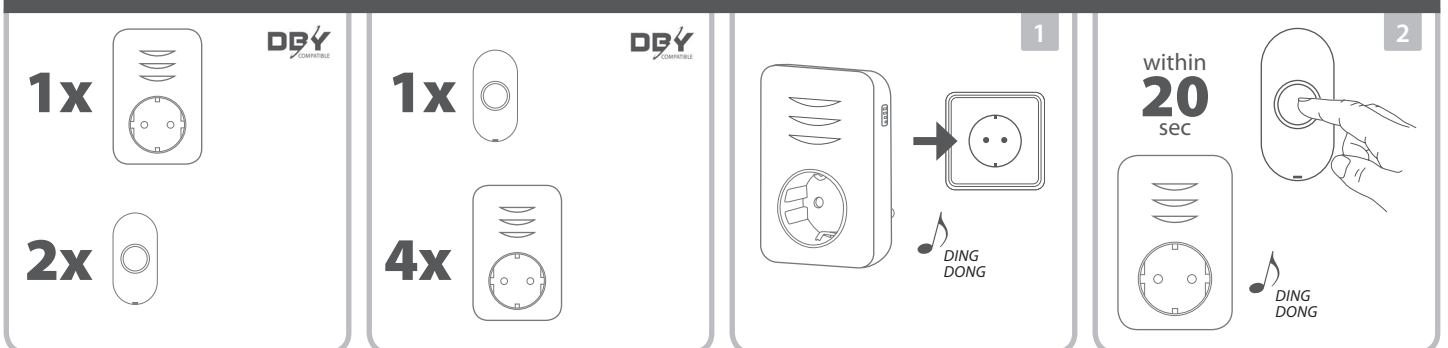

PAIRING MULTIPLE CHIMES | KOPPELN MEHRERER KLINGELN | JUMELAGE DE PLUSIEURS CARILLONS | MEERDERE DEURBELLEN KOPPELEN | ACCOPPIAMENTO MULTIPLO | EMPAREJANDO MÚLTIPLES TIMBRES