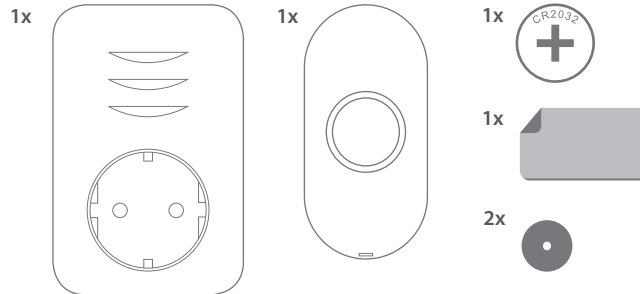

BOX CONTENT | INHALT | CONTENUS | INHOUD DOOS | CONTENUTO | CONTENIDO DE LA CAJA